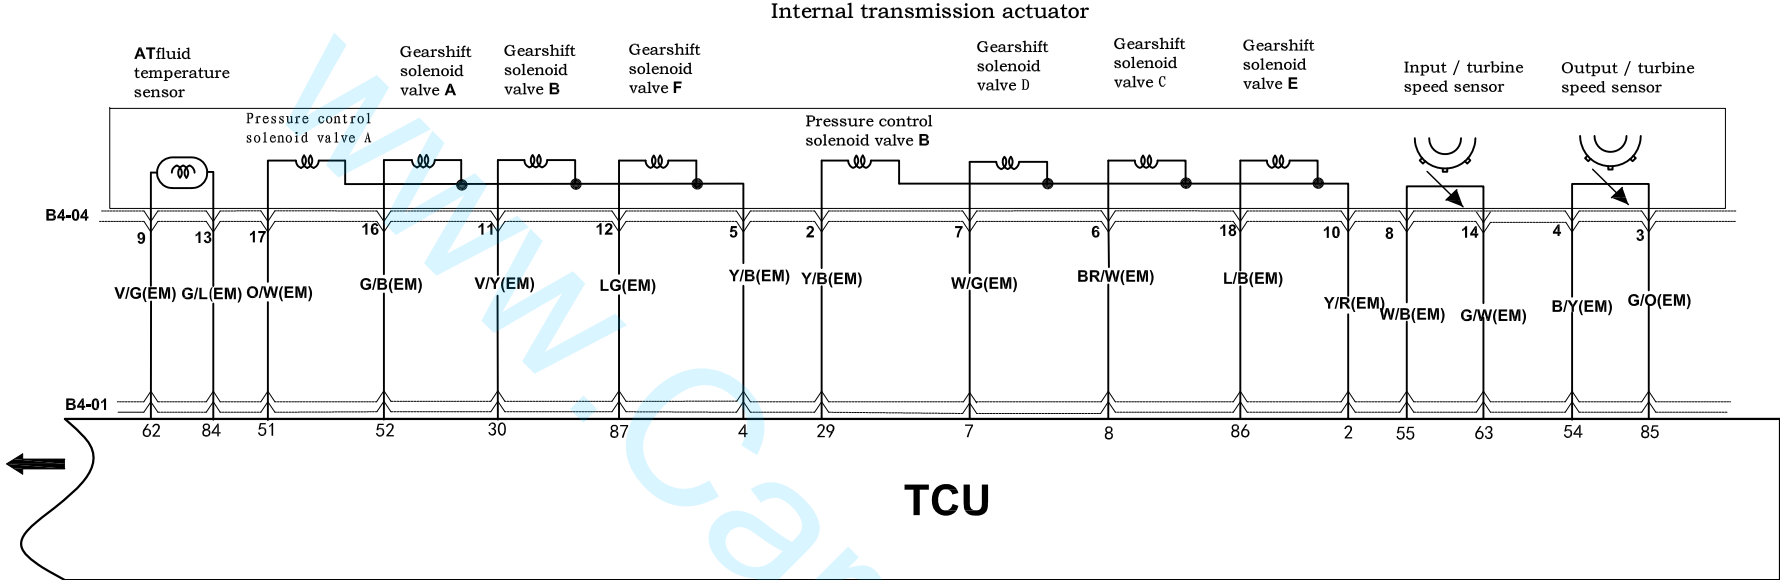

B4-01 TCU(EM)

B4-02 Gearshift plug (I)

Transmission control system (1.8T-6AT)

B-4b

B4-01 TCU(EM)

B4-03 Gearshift switch (EM)

Harness mark:  (F)  (E)  (D)  (R)

Transmission control system (1.8T-6AT)

B4-01 TCU(EM)

B4-04 AT solenoid valve (EM)

Harness mark:  (F)  (E)  (D)  (R)