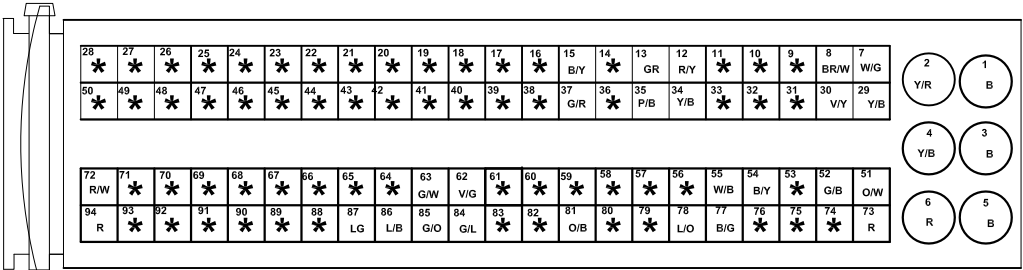

B4-01 TCU(EM)