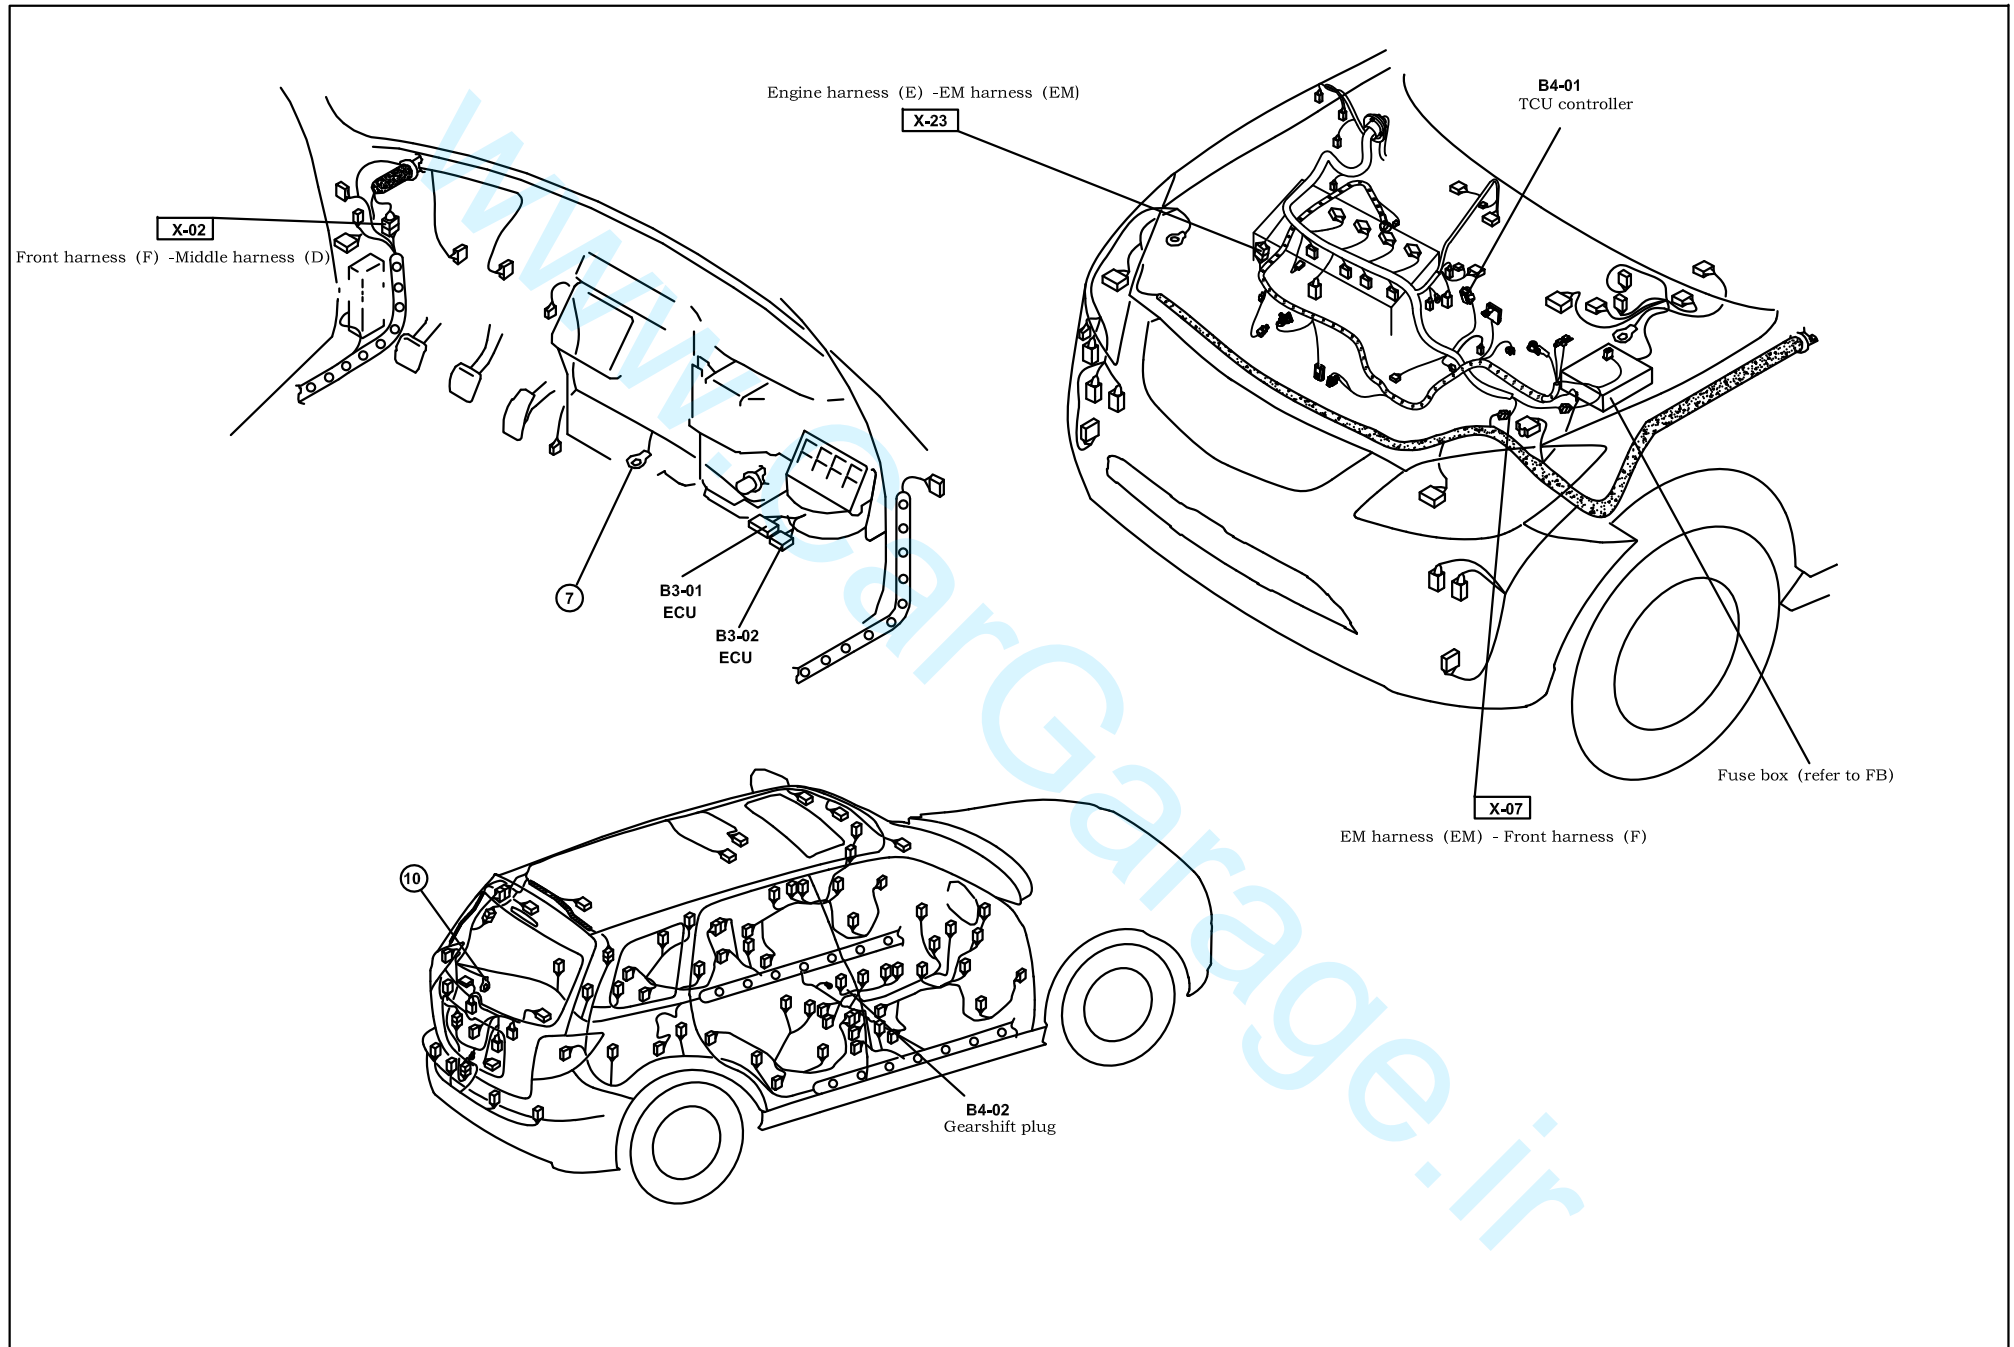

## نماد

Name	Symbol	Name	Symbol
Front harness	F 	Grounding harness	EA
Engjne harness	E 	Interior harness	IN
EM harness	EM	Reversing radar harness	RA
Middle harness	D 	2# Back door harness	R2#
Rear harness	R 	1# Back door harness	R1#
Front left door harness	DR1		
Front right door harness	DR2		
Rear left door harness	DR3		
Rear right door harness	DR4		
Instrument harness	I		

B4-01 TCU(EM)

B4-02 Gearshift plug (I)

Transmission control system (1.8T-6AT)

B-4b

B4-01 TCU(EM)

B4-03 Gearshift switch (EM)

Harness mark:  (F)  (E)  (D)  (R)

Transmission control system (1.8T-6AT)

B4-01 TCU(EM)

B4-04 AT solenoid valve (EM)

Harness mark:  (F)  (E)  (D)  (R)