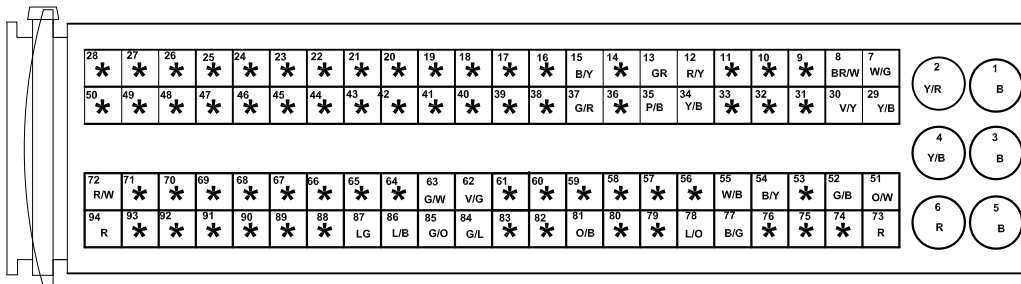

کد رنگ سیم ها

Color	Code	Color	Code
Black	B	Light Green	LG
Brown	BR	Orange	O
Dark blue	DL	Pink	P
Dark Green	DG	Red	R
Gray	GR	Sky Blue	SB
Green	G	Violet	V
Light blue	LB	White	W
Blue	L	Yellow	Y

## نماد

Name	Symbol	Name	Symbol
Front harness	F 	Grounding harness	EA
Engjne harness	E 	Interior harness	IN
EM harness	EM	Reversing radar harness	RA
Middle harness	D 	2# Back door harness	R2#
Rear harness	R 	1# Back door harness	R1#
Front left door harness	DR1		
Front right door harness	DR2		
Rear left door harness	DR3		
Rear right door harness	DR4		
Instrument harness	I		

B4-01 TCU(EM)

B4-02 Gearshift plug (I)

Transmission control system (1.8T-6AT)

B-4b

B4-01 TCU(EM)

B4-03 Gearshift switch (EM)

Harness mark:  (F)  (E)  (D)  (R)

Transmission control system (1.8T-6AT)