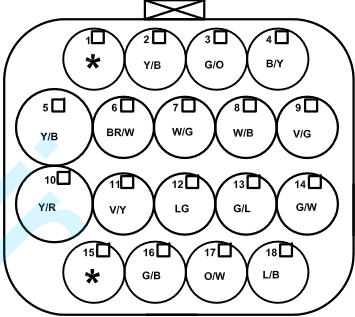

B4-04 AT solenoid valve (EM)