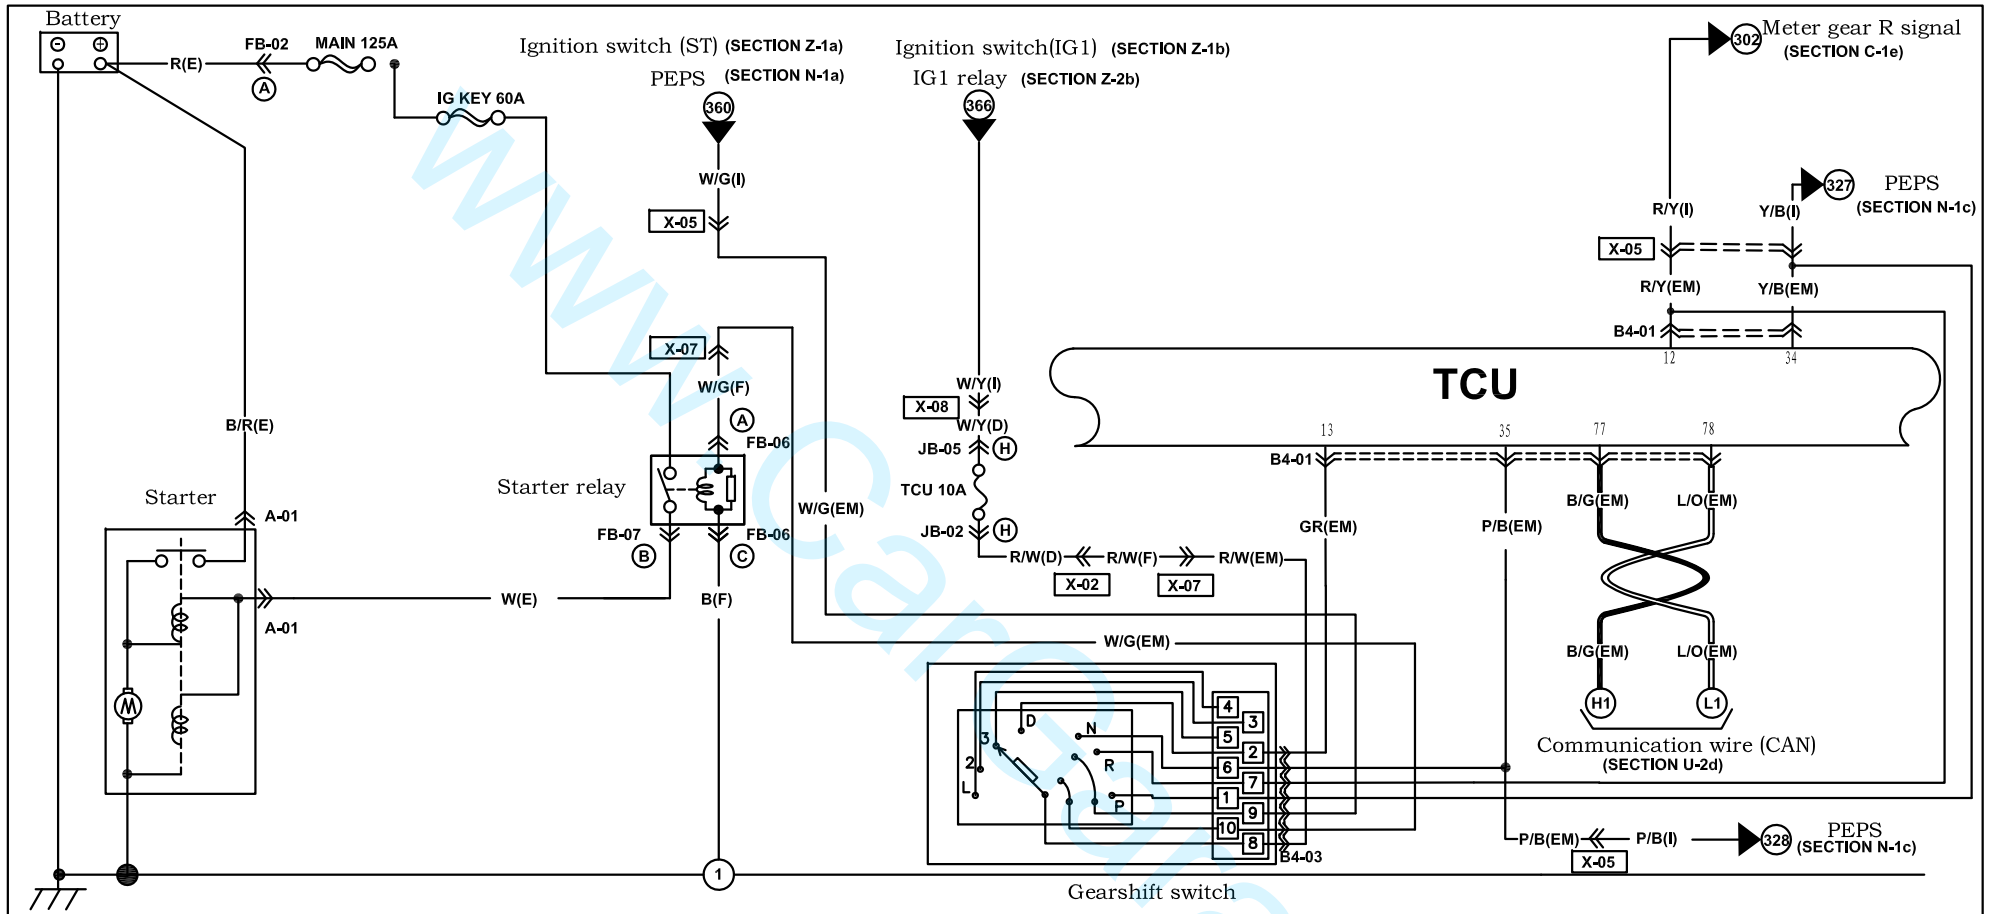

B4-01 TCU(EM)

B4-02 Gearshift plug (I)

Transmission control system (1.8T-6AT)

B-4b

B4-01 TCU(EM)

B4-03 Gearshift switch (EM)

Harness mark:  (F)  (E)  (D)  (R)

Transmission control system (1.8T-6AT)

B4-01 TCU(EM)

B4-04 AT solenoid valve (EM)

Harness mark:  (F)  (E)  (D)  (R)