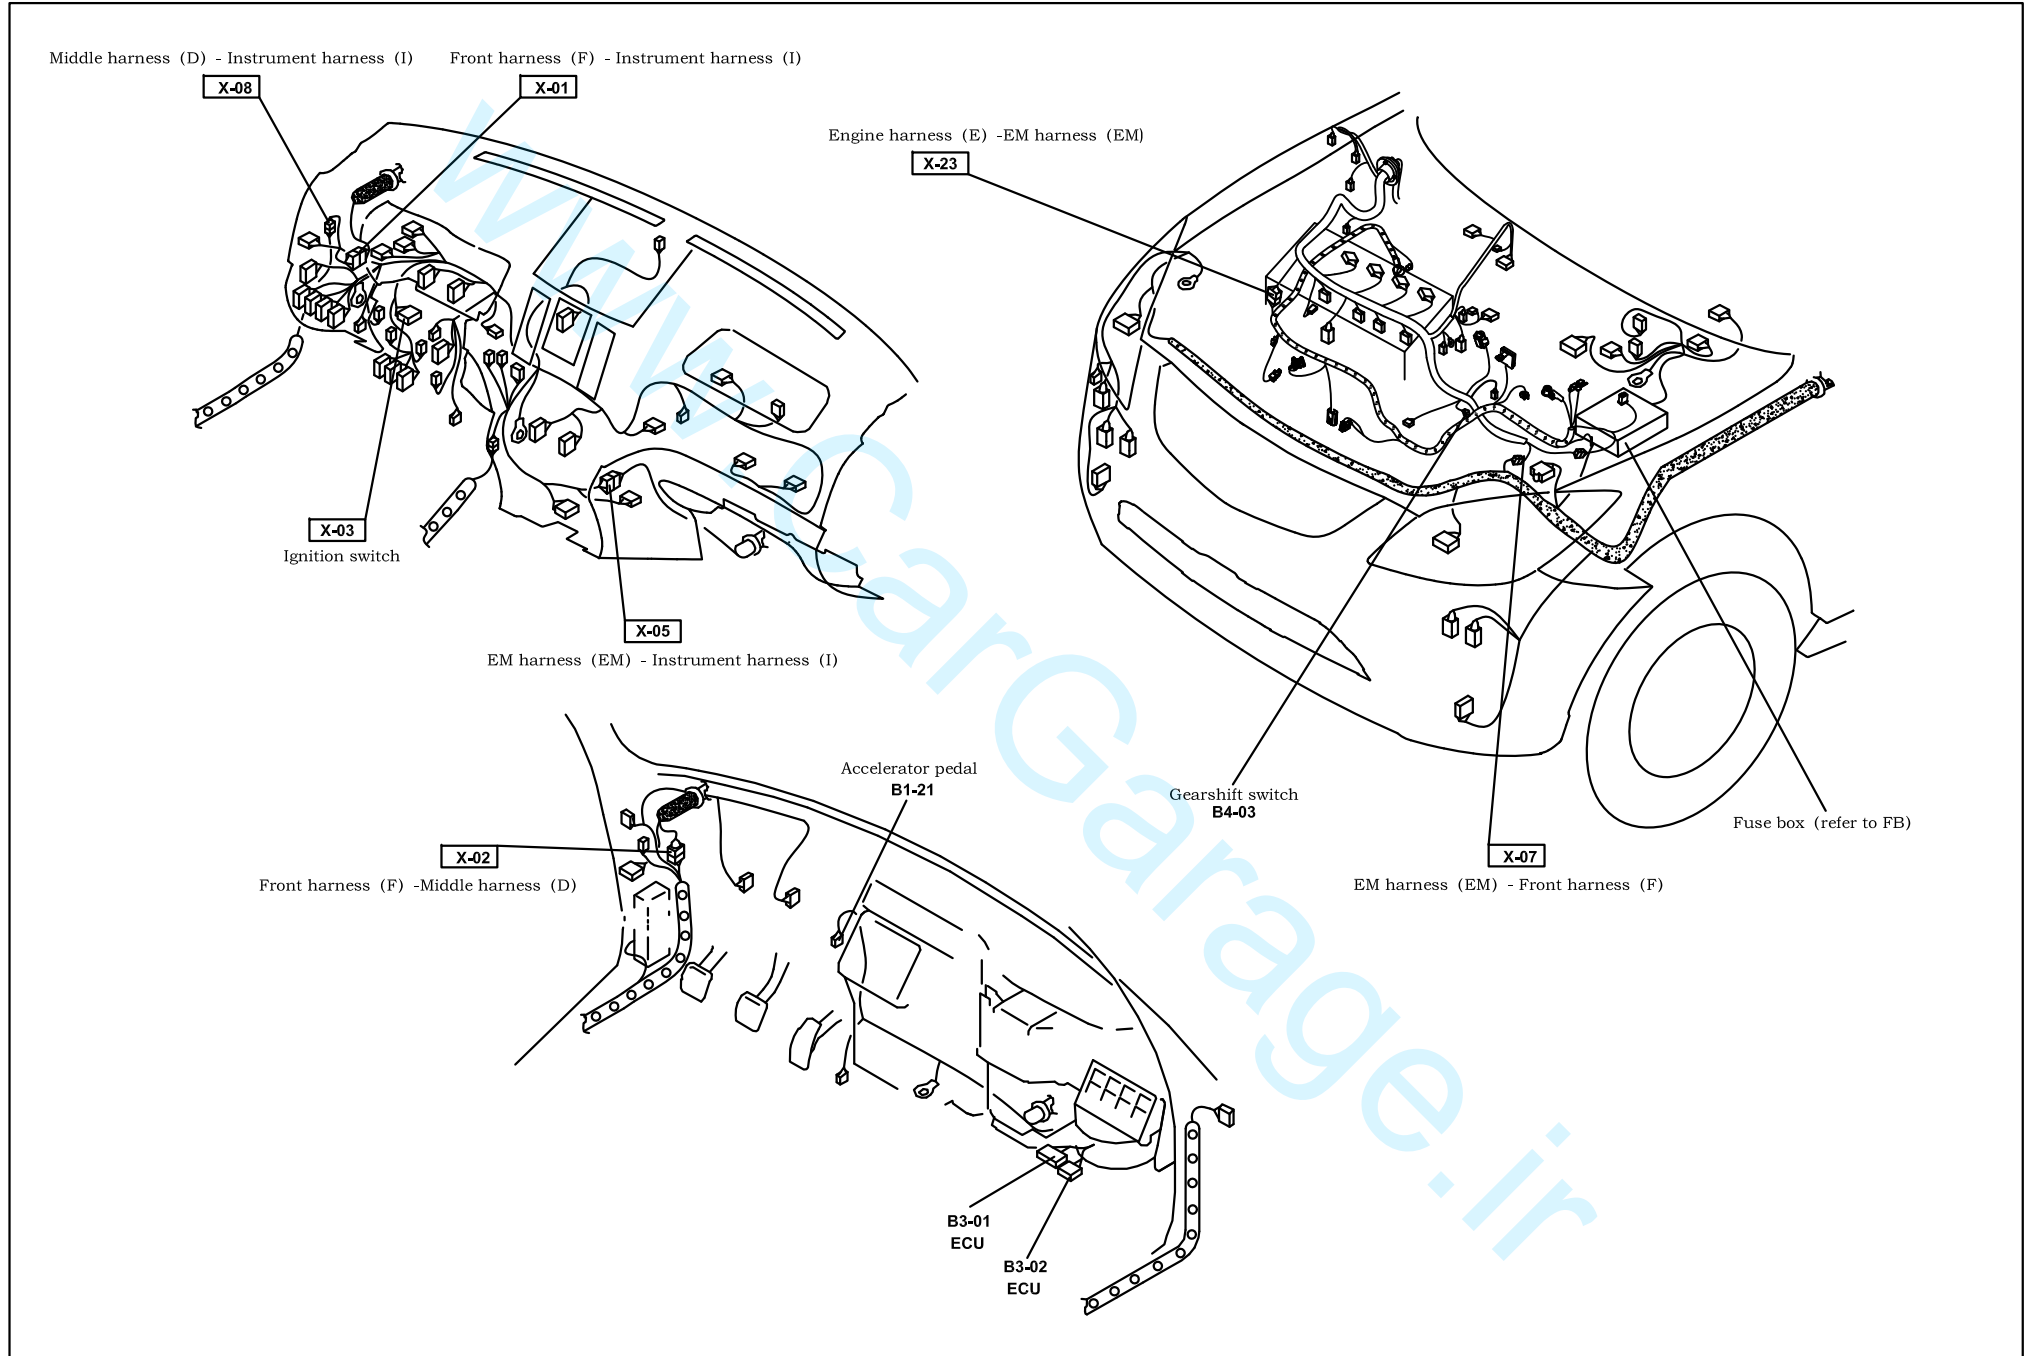

## نماد

Name	Symbol	Name	Symbol
Front harness	F 	Grounding harness	EA
Engjne harness	E 	Interior harness	IN
EM harness	EM	Reversing radar harness	RA
Middle harness	D 	2# Back door harness	R2#
Rear harness	R 	1# Back door harness	R1#
Front left door harness	DR1		
Front right door harness	DR2		
Rear left door harness	DR3		
Rear right door harness	DR4		
Instrument harness	I		

B4-01 TCU(EM)

B4-02 Gearshift plug (I)

Transmission control system (1.8T-6AT)

B-4b

B4-01 TCU(EM)

B4-03 Gearshift switch (EM)

Harness mark:  (F)  (E)  (D)  (R)

Transmission control system (1.8T-6AT)

B4-01 TCU(EM)

B4-04 AT solenoid valve (EM)

Harness mark:  (F)  (E)  (D)  (R)