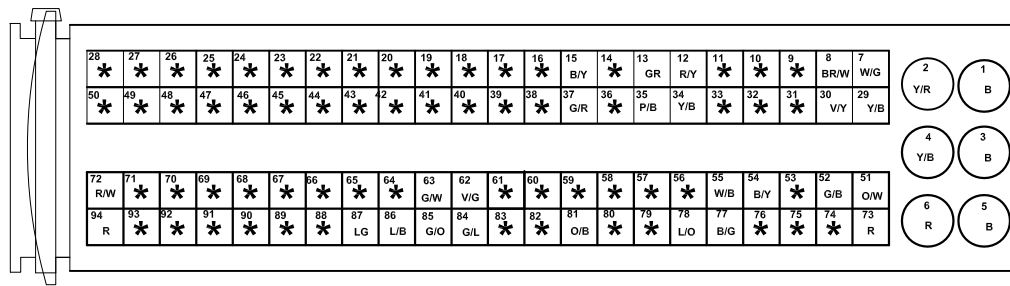

## نماد

Name	Symbol	Name	Symbol
Front harness	F 	Grounding harness	EA
Engjne harness	E 	Interior harness	IN
EM harness	EM	Reversing radar harness	RA
Middle harness	D 	2# Back door harness	R2#
Rear harness	R 	1# Back door harness	R1#
Front left door harness	DR1		
Front right door harness	DR2		
Rear left door harness	DR3		
Rear right door harness	DR4		
Instrument harness	I		

B4-01 TCU(EM)

B4-02 Gearshift plug (I)

Transmission control system (1.8T-6AT)

B-4b

B4-01 TCU(EM)

B4-03 Gearshift switch (EM)

Harness mark:  (F)  (E)  (D)  (R)

Transmission control system (1.8T-6AT)

B4-01 TCU(EM)

B4-04 AT solenoid valve (EM)

Harness mark:  (F)  (E)  (D)  (R)