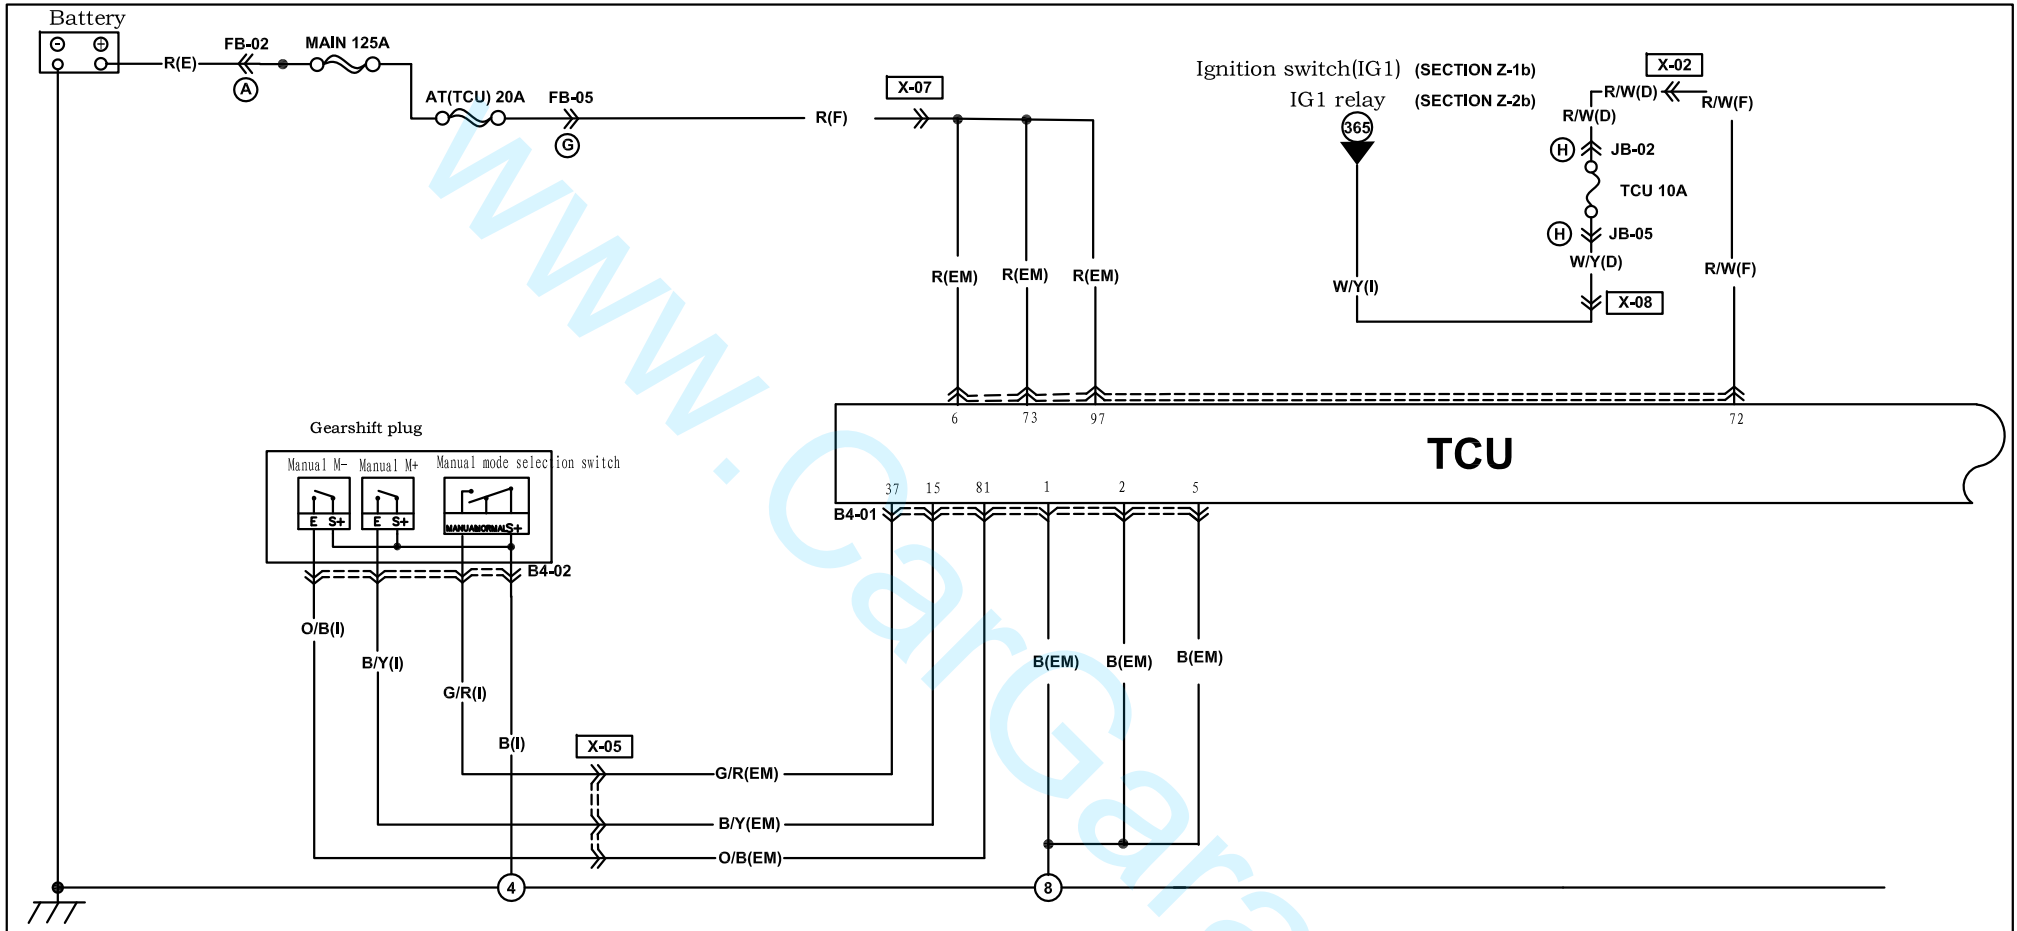

## نماد

Name	Symbol	Name	Symbol
Front harness	F 	Grounding harness	EA
Engjne harness	E 	Interior harness	IN
EM harness	EM	Reversing radar harness	RA
Middle harness	D 	2# Back door harness	R2#
Rear harness	R 	1# Back door harness	R1#
Front left door harness	DR1		
Front right door harness	DR2		
Rear left door harness	DR3		
Rear right door harness	DR4		
Instrument harness	I		

B4-01 TCU(EM)

B4-02 Gearshift plug (I)

Transmission control system (1.8T-6AT)

B-4b

B4-01 TCU(EM)

B4-03 Gearshift switch (EM)

Harness mark:  (F)  (E)  (D)  (R)

Transmission control system (1.8T-6AT)

B4-01 TCU(EM)

B4-04 AT solenoid valve (EM)

Harness mark:  (F)  (E)  (D)  (R)