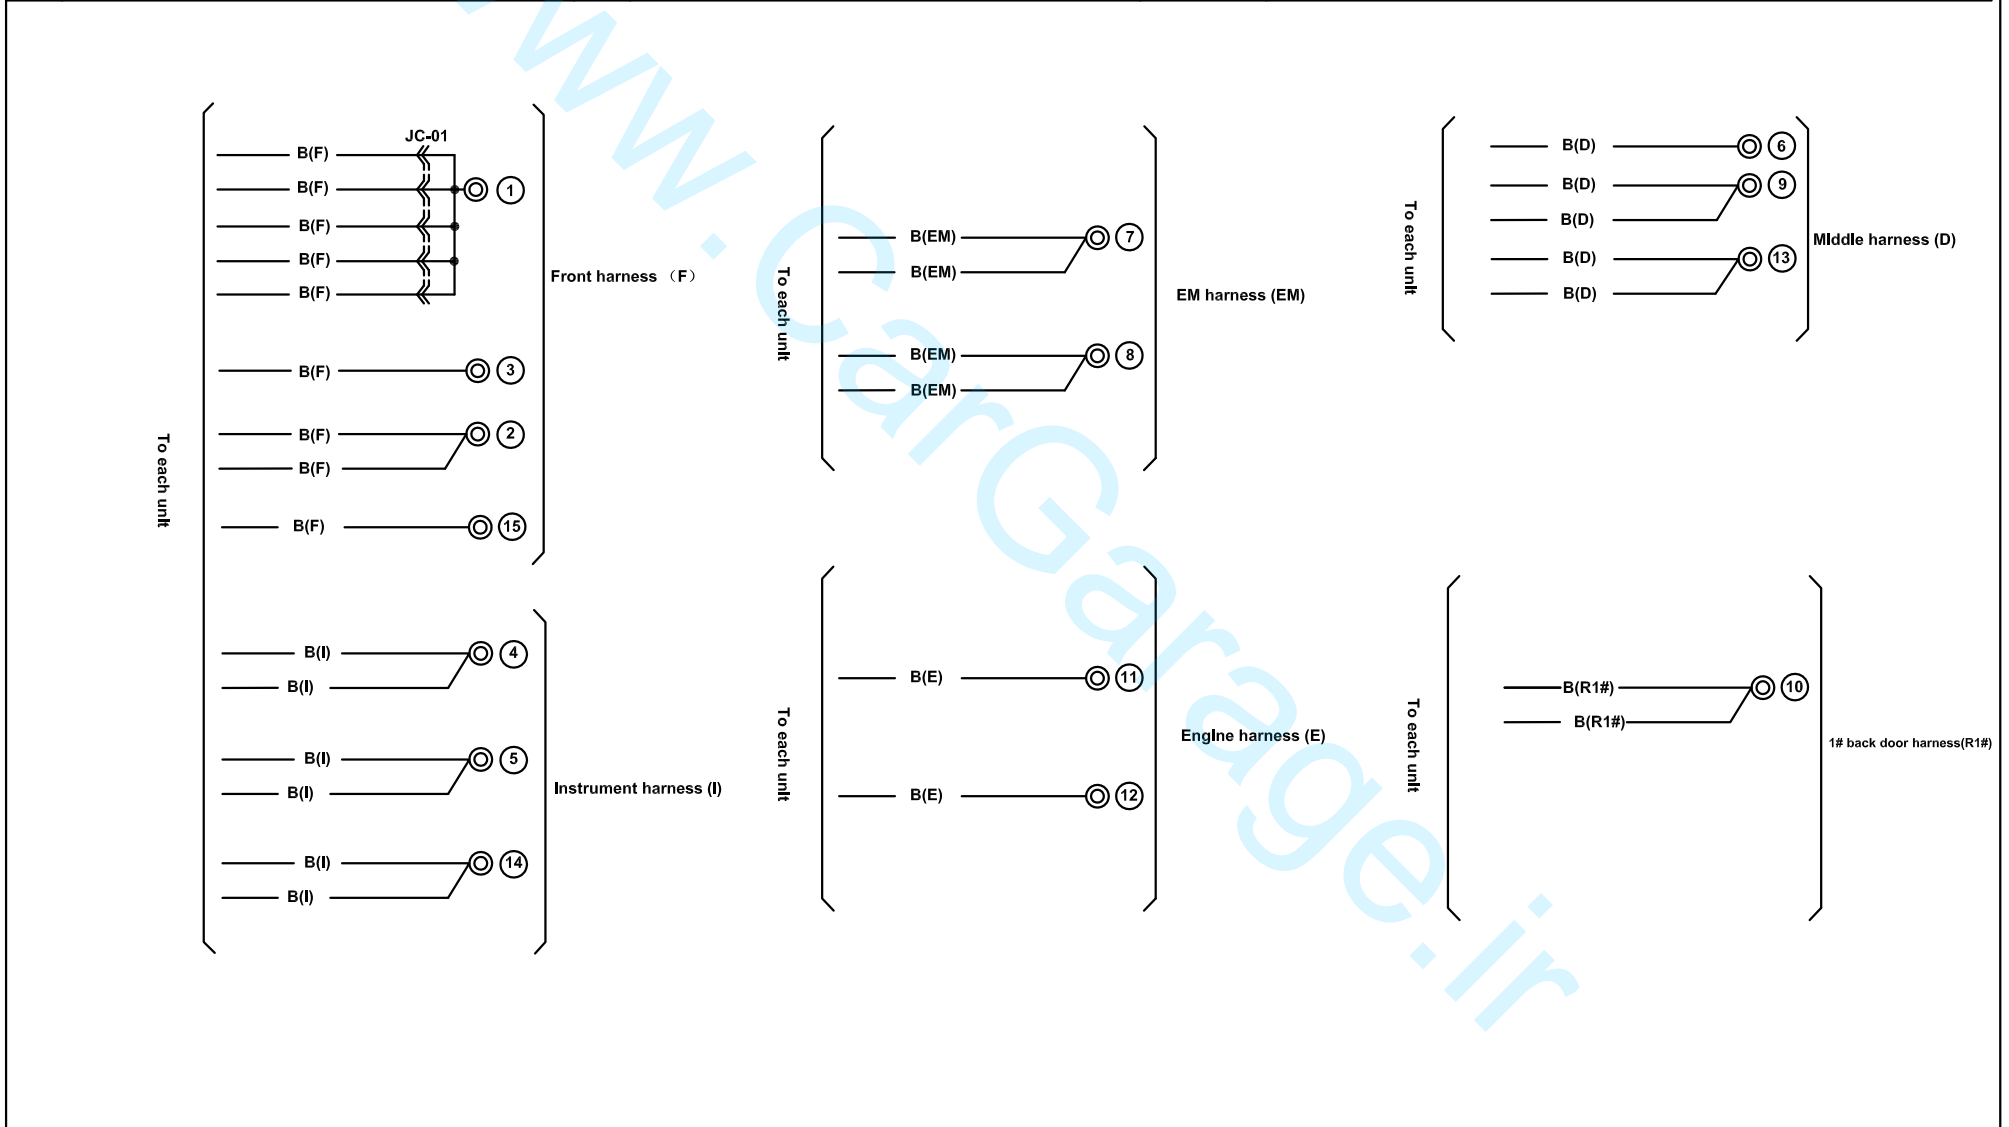

کد رنگ سیم ها

Color	Code	Color	Code
Black	B	Light Green	LG
Brown	BR	Orange	O
Dark blue	DL	Pink	P
Dark Green	DG	Red	R
Gray	GR	Sky Blue	SB
Green	G	Violet	V
Light blue	LB	White	W
Blue	L	Yellow	Y

## نماد

Name	Symbol	Name	Symbol
Front harness	F 	Grounding harness	EA
Engjne harness	E 	Interior harness	IN
EM harness	EM	Reversing radar harness	RA
Middle harness	D 	2# Back door harness	R2#
Rear harness	R 	1# Back door harness	R1#
Front left door harness	DR1		
Front right door harness	DR2		
Rear left door harness	DR3		
Rear right door harness	DR4		
Instrument harness	I		

B4-01 TCU(EM)

B4-02 Gearshift plug (I)

Transmission control system (1.8T-6AT)

B-4b

B4-01 TCU(EM)

B4-03 Gearshift switch (EM)

Harness mark:  (F)  (E)  (D)  (R)

Transmission control system (1.8T-6AT)

B4-01 TCU(EM)

B4-04 AT solenoid valve (EM)

Harness mark:  (F)  (E)  (D)  (R)